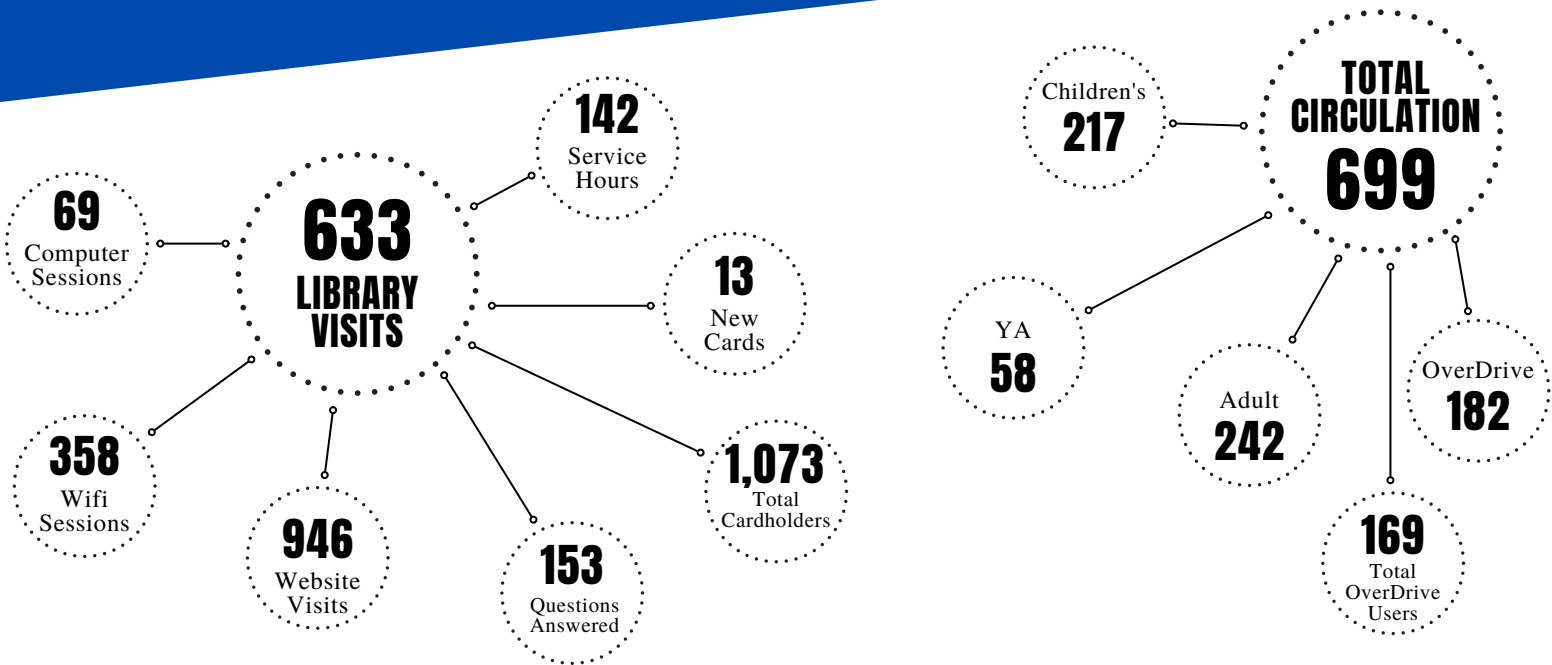

North Douglas Library District

JULY 2024 STATISTICS

Mildred Whipple Library

NEW ITEMS ADDED

North Douglas Library District

JULY 2024 STATISTICS

Mildred Whipple Library

PROGRAMS

PROGRAM ATTENDANCE

SOCIAL MEDIA

519

Followers
472 Page Likes

138

Followers

13

Followers

Total Posts
All Platforms

7

Total Engagement
All Platforms

535

Total Reach
All Platforms

7,115

LIBRARY SNAPSHOT: ADULT NONFICTION CATEGORIES

- Adult Nonfiction has a new look! Titles in this section are now reorganized into 20 categories with unique, highly visible stickers to improve the collection's accessibility & usability. Both the Children's Nonfiction & Young Adult Nonfiction sections have already been reorganized & have received extremely positive feedback.
- When browsing on the shelves, each category is divided alphabetically into subcategories to help patrons find the topic they are looking for. Each title's category & subcategory is also marked in the library's catalog to help patrons quickly find materials.
- Adult Nonfiction categories expand on categories already in use in other nonfiction areas & were created through patron feedback & current materials.
- Custom labels were designed by library staff: each label includes unique, distinct designs to help convey information.