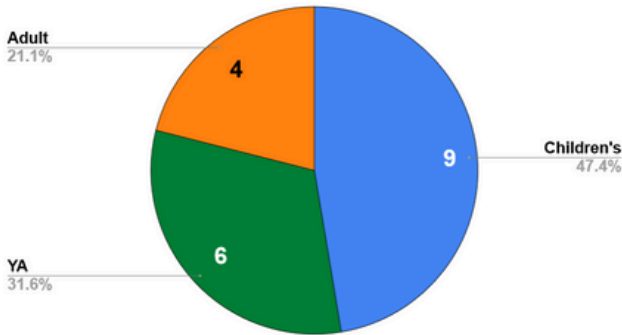

North Douglas Library District

JULY 2024 STATISTICS

Mildred Whipple Library

NEW ITEMS ADDED

North Douglas Library District

JULY 2024 STATISTICS

Mildred Whipple Library

PROGRAMS

PROGRAM ATTENDANCE

SOCIAL MEDIA

519

Followers
472 Page Likes

138

Followers

13

Followers