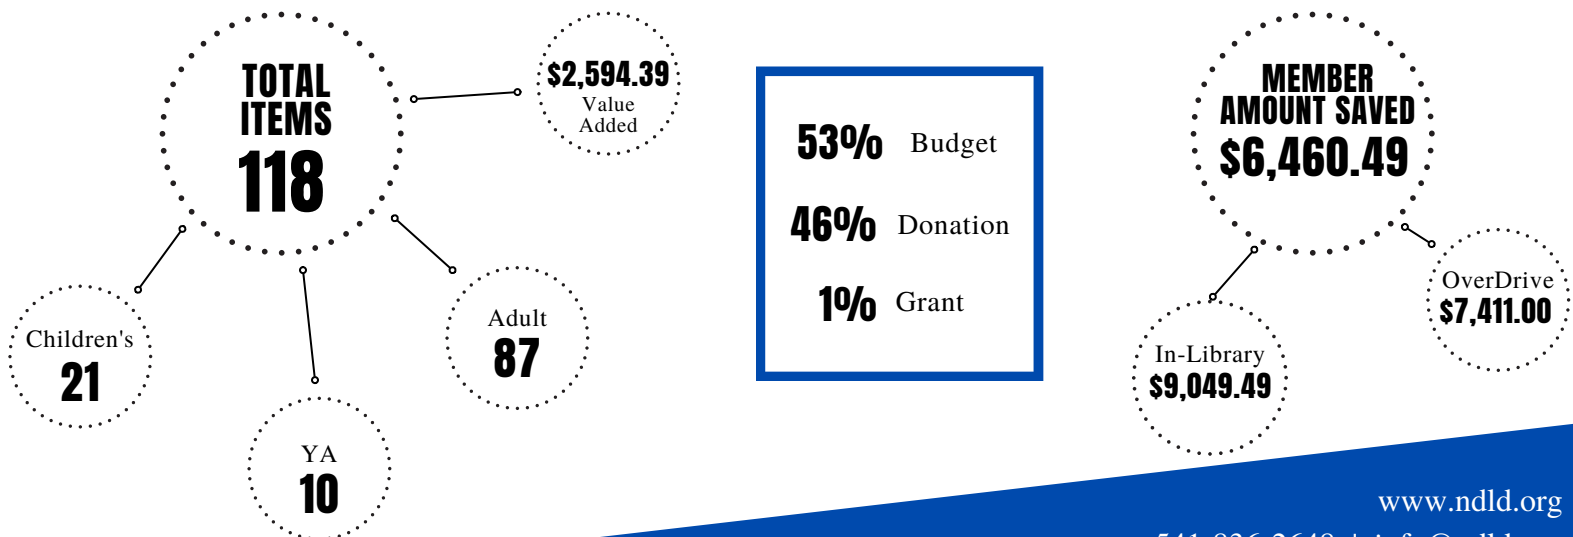

North Douglas Library District

JULY 2024 STATISTICS

Mildred Whipple Library

NEW ITEMS ADDED

North Douglas Library District

JULY 2024 STATISTICS

Mildred Whipple Library

PROGRAMS

PROGRAM ATTENDANCE

SOCIAL MEDIA

519

Followers
472 Page Likes

138

Followers

13

Followers

Total Posts
All Platforms

7

Total Engagement
All Platforms

535

Total Reach
All Platforms

7,115

LIBRARY SNAPSHOT: ADULT NONFICTION CATEGORIES

- Adult Nonfiction has a new look! Titles in this section are now reorganized into 20 categories with unique, highly visible stickers to improve the collection's accessibility & usability. Both the Children's Nonfiction & Young Adult Nonfiction sections have already been reorganized & have received extremely positive feedback.
- When browsing on the shelves, each category is divided alphabetically into subcategories to help patrons find the topic they are looking for. Each title's category & subcategory is also marked in the library's catalog to help patrons quickly find materials.
- Adult Nonfiction categories expand on categories already in use in other nonfiction areas & were created through patron feedback & current materials.
- Custom labels were designed by library staff: each label includes unique, distinct designs to help convey information.