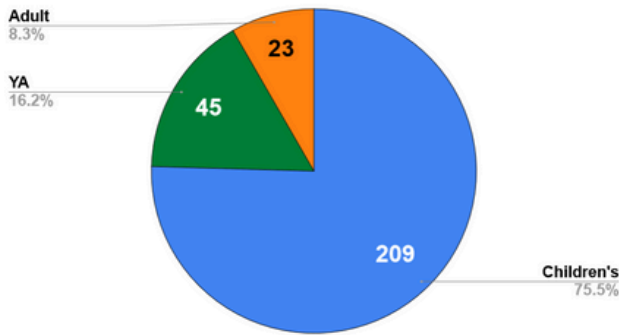

North Douglas Library District

JULY 2024 STATISTICS

Mildred Whipple Library

NEW ITEMS ADDED

North Douglas Library District

JULY 2024 STATISTICS

Mildred Whipple Library

PROGRAMS

PROGRAM ATTENDANCE

SOCIAL MEDIA

519

Followers
472 Page Likes

138

Followers

13

Followers

Total Posts
All Platforms

7

Total Engagement
All Platforms

535

Total Reach
All Platforms

7,115

LIBRARY SNAPSHOT: ADULT NONFICTION CATEGORIES

- Adult Nonfiction has a new look! Titles in this section are now reorganized into 20 categories with unique, highly visible stickers to improve the collection's accessibility & usability. Both the Children's Nonfiction & Young Adult Nonfiction sections have already been reorganized & have received extremely positive feedback.
- When browsing on the shelves, each category is divided alphabetically into subcategories to help patrons find the topic they are looking for. Each title's category & subcategory is also marked in the library's catalog to help patrons quickly find materials.
- Adult Nonfiction categories expand on categories already in use in other nonfiction areas & were created through patron feedback & current materials.
- Custom labels were designed by library staff: each label includes unique, distinct designs to help convey information.